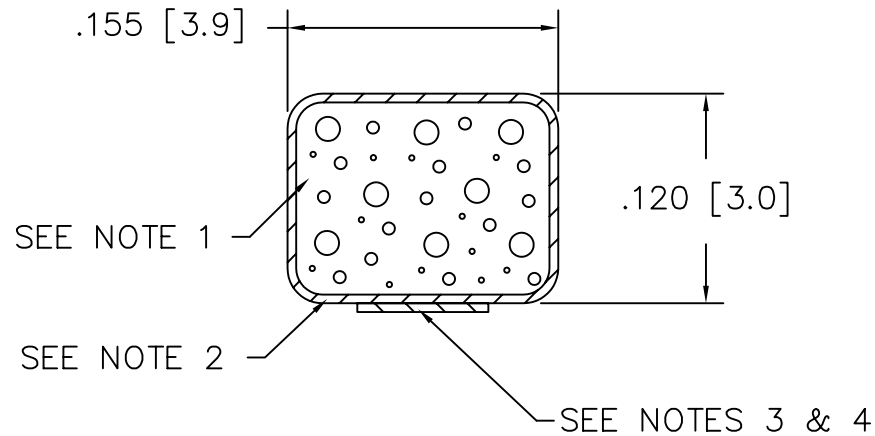

CONFIDENTIAL & PROPRIETARY