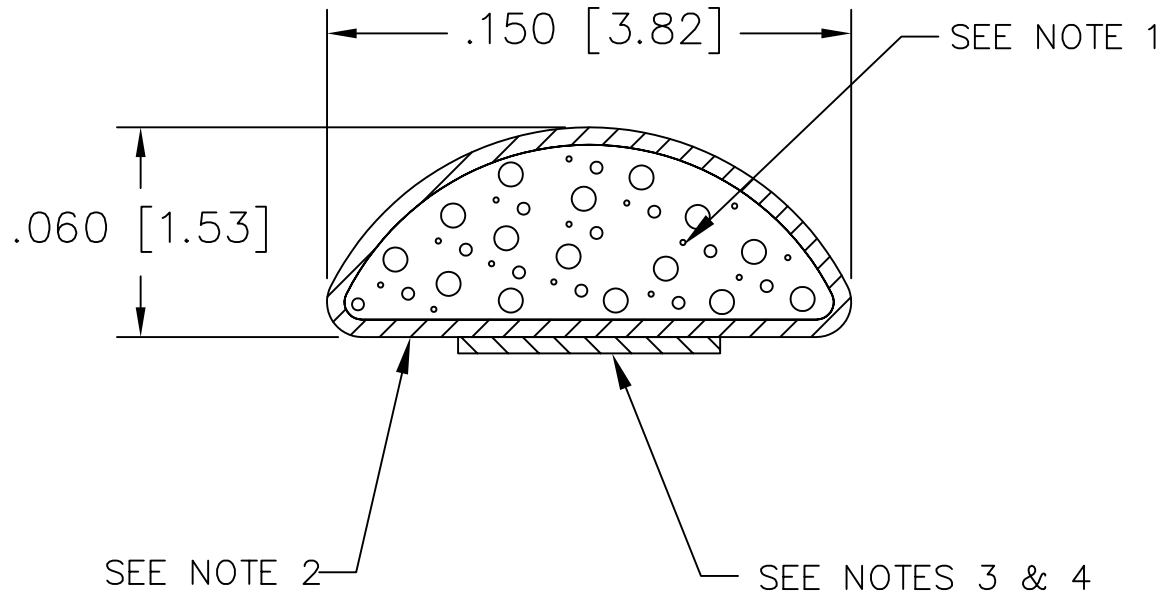

CONFIDENTIAL & PROPRIETARY

NOTES:

1. FOAM: POLYURETHANE
2. FABRIC: NICKEL PET TAF FR
3. TAPE: .075" TAPE HI-TEMP
4. LINER: NO EXTENDED RELEASE LINER
5. FABRIC SEAM LOCATION MAY VARY.
6. THIS PART IS RoHS COMPLIANT

REVISIONS:	TITLE:		DRAWN	DATE	SCALE:	DIMENSIONS ARE IN INCHES. UNLESS OTHERWISE SPECIFIED, TOLERANCES ARE AS FOLLOWS:
	SHIELDING GASKET		GIBILTERRA	10/01/07	1/1	
	Dwg. or Part No.		CHECKED BY:	DATE		
	4184-PA-51H		FJG	10/01/07		
	REV.	RELEASED BY:	DATE			
	0	FJG	10/01/07			

DECIMALS	LENGTH
.XX ± .03	0" - 6" ± .030"
.XXX ± .020	6" - 11" ± .050"
ANGLES	11" - 48" ± .100"
	48" - 70" ± .187"
	70" - 144" ± .250"